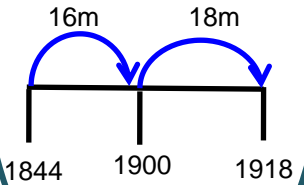

Number – Timetables

When does the first bus leave Harrogate Bus Station?

How long does it take to get from Killinghall Three Horseshoes to Glasshouses Lane End?

First bus is at 12:30

Harrogate Bus Station ⇌	1230	1330	1430	1530	1640	1730	1835
Killinghall Three Horseshoes	1239	1339	1439	1539	1653	1743	1844
Hampsthwaite Memorial Hall	1245	1345	1445	1545	1700	1750	1850
Birstwith, Post Office	1250	1350	1450	1550	1705	1755	1855
Birstwith, Broomfield	1253	1353	1453	1553	1707	1757	1858
Darley Moke Hill	1259	1359	1459	1559	1713	1803	1904
Dacre Banks, Medical Centre	1306	1406	1506	1606	1720	1810	1911
Summerbridge, Flying Dutchman	1307	1407	1507	1607	1722	1812	1912
Glasshouses Lane End	1313	1413	1513	1613	1727	1817	1918
Pateley Bridge King St	1320	1420	1520	1620	1735	1825	1925

From 1844 to 1918

I arrive at Birstwith Post Office at 1:30pm.
How long do I have to wait for the next bus?

1:30pm is 1330
1330 → 20minutes → 1350
I have to wait 20 minutes

16 + 18 = 34
It takes 34 minutes